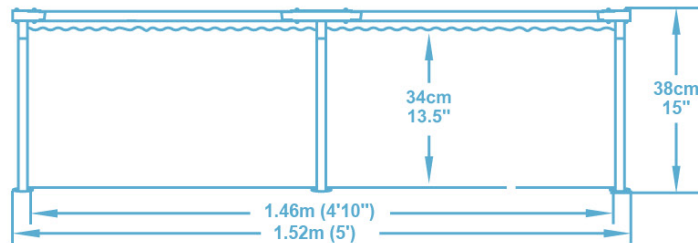

# 56283

↔ 152 X 38cm  
5' X 15"

TM MY FIRST FRAME  
POOL

📦 4,19kg  
9,24lb

80%