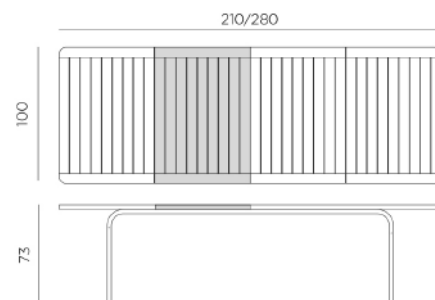

ALLORO 210 EXTENSIBILE

design Raffaello Galiotto

Ref. 428

-  44,5 peso prodotto in kg
weight of product in kg
-  1 imballo cartonato - pz e volume in m³
0,208 m³ carton packing - pcs and volume in cbm
-  13 pz pz su pallet
pcs on pallet
-  prodotto da montare
assembly required
-  prodotto testato a norma da Catas
product tested by Catas

IT Tavolo allungabile. 210-280 x 100 x 73h cm. Materiale: piano DurelTOP in polipropilene trattato anti-UV, colorato in massa. Gambe in alluminio verniciato. Finitura opaca. Dotato di piedini regolabili. Resina riciclabile.

EN Extensible table. 210-280 x 100 x 73h cm. Material: top DurelTOP in polypropylene with UV additives and uniformly coloured. Legs in coated aluminum. Matt finish. Adjustable height feet. Recyclable resin.

EN Extensible table. Top DurelTOP in polypropylene with UV additives and uniformly coloured. Legs in coated aluminum. Matt finish. Adjustable height feet. 210-280 x 100 x 73h cm. Instructions for use: place on a flat, level area. Wash with mild soap and rinse with water. Note: there is a risk of being pinched during assembly. Typical uses: group gatherings. Assembly required. Made in Italy. Recyclable resin. Product conforms to UNI EN 581/1/3.