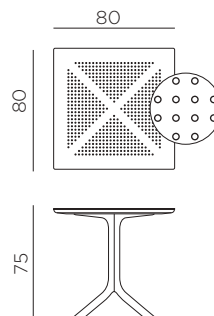

Ref. 082

- 12,1 peso prodotto in kg
  weight of product in kg
- 1 imballo cartonato - pz e volume in m³
  0,106 m³ carton packing - pcs and volume in cbm
- 16 pz pz su pallet
  pcs on pallet
- prodotto da montare
  assembly required
- prodotto testato a norma da Catas
  product tested by Catas

IT Tavolo con gamba centrale a 4 razze. Materiale: piano DurelTOP in polipropilene fiberglass trattato anti-UV, colorato in massa. Finitura opaca. Dotato di piedini regolabili. Resina riciclabile.

EN Table with center column and 4 spokes. Material: DurelTOP in fiberglass polypropylene with UV additives and uniformly coloured. Matt finish. Adjustable height feet. Recyclable resin.

FR Table avec pied centrale à 4 branches. Matériau: plateau DurelTOP en polypropylène fiberglass traité anti-UV et coloré dans la masse. Effet mat. Vérins de réglage. Résine recyclable.

DE Tisch mit zentraler Säule und 4 Speichen. Material: DurelTOP Tischplatte aus UV-beständigem fiberglass-Polypropylen und voll durchgefärbt. Matt-Effekt. Höhenverstellbaren Füßen. Recyclebarer Kunststoff.

ES Mesa con pie central de 4 radios. Material: tablero DurelTOP en polipropileno fiberglass tratado anti UV y teñido en masa. Efecto mate. Tacos regulables. Resina reciclable.

PT Mesa com coluna central e 4 raios. Material: tampo DurelTOP em polipropileno fiberglass com tratamento anti-UV colorido na totalidade. Acabamento fosco. Pés ajustáveis. Resina reciclável.