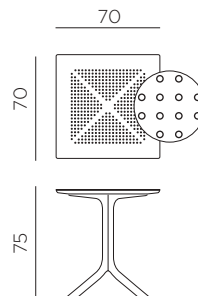

CLIP 70

design Raffaello Galiotto

Ref. 084

-  11 peso prodotto in kg
weight of product in kg
-  1 imballo cartonato - pz e volume in m³
0,106 m³ carton packing - pcs and volume in cbm
-  16 pz pz su pallet
pcs on pallet
-  prodotto da montare
assembly required
-  prodotto testato a norma da Catas
product tested by Catas

IT Tavolo con gamba centrale a 4 razze. Material: piano DurelTOP in polipropilene fiberglass trattato anti-UV, colorato in massa. Finitura opaca. Dotato di piedini regolabili. Resina riciclabile.

EN Table with center column and 4 spokes. Material: DurelTOP in fiberglass polypropylene with UV additives and uniformly coloured. Matt finish. Adjustable height feet. Recyclable resin.

FR Table avec pied central à 4 branches. Matériau: plateau DurelTOP en polypropylène fiberglass traité anti-UV et coloré dans la masse. Effet mat. Vérins de réglage. Résine recyclable.

DE Tisch mit zentraler Säule und 4 Speichen. Material: DurelTOP Tischplatte aus UV-beständigem fiberglass-Polypropylen und voll durchgefärbt. Matt-Effekt. Höhenverstellbaren Füßen. Recyclebarer Kunststoff.

EN Table with center column and 4 spokes. Material: DurelTOP in fiberglass polypropylene with UV additives and uniformly coloured. Matt finish. Adjustable height feet. Instructions for use: place on a flat, level area. Wash with mild soap and rinse with water. The product must not be immersed in water. The base has a metal component inside. Note: there is a risk of being pinched during assembly. Types of uses: group gatherings. Assembly required. Made in Italy. Recyclable resin. Product conforms to UNI EN 581/1/3.