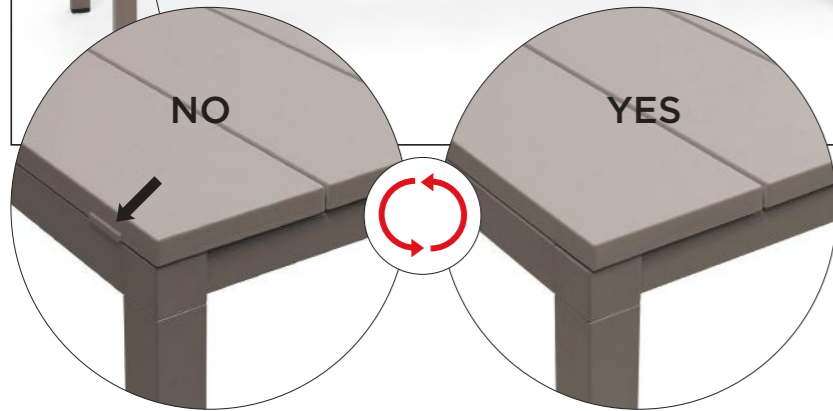

8

RIO 140 EXTENSIBLE RIO ALU 140 EXTENSIBLE

design Raffaello Galiotto

IT Tavolo allungabile.
RIO 140 EXTENSIBLE
Materiale: piano DurelTOP in polipropilene trattato anti-UV, colorato in massa. Gambe in alluminio verniciato. Finitura opaca, h 76 cm. Resina riciclabile.

RIO ALU 140 EXTENSIBLE
Materiale: struttura e piano in alluminio verniciato, h 75 cm. Dotato di piedini regolabili. Istruzioni d'uso: posizionare in modo stabile su un suolo piano. Pulire con detersivi non aggressivi e sciacquare con acqua. Avvertenza: rischi di pizzicamento in fase di installazione. Tipo di utilizzo: collettività. Prodotto da montare. Prodotto in Italia. Prodotto a norma UNI EN 581/1/3.

EN Extensible table.
RIO 140 EXTENSIBLE
Material: top DurelTOP in polypropylene with UV additives and uniformly coloured. Legs in coated aluminum. Matt finish, h 76 cm. Recyclable resin.
RIO ALU 140 EXTENSIBLE
Material: frame and top in coated aluminum, h 75 cm. Adjustable height feet. Instructions for use: place on a flat, level area. Wash with mild soap and rinse with water. Note: there is a risk of being pinched during assembly. Typical uses: group gatherings. Assembly required. Made in Italy. Product conforms to UNI EN 581/1/3.

FR Table extensible.
RIO 140 EXTENSIBLE
Matériau: plateau DurelTOP en polypropylène traité anti-UV et coloré dans la masse. Pieds en aluminium vernis. Effet mat, h 76 cm. Résine recyclable.
RIO ALU 140 EXTENSIBLE
Matériau: structure et plateau en aluminium vernis, h 75 cm. Vérins de réglage. Instructions d'utilisation: positionner de manière stable sur un sol plan. Nettoyer le produit avec détergent non agressif et rincer avec de l'eau. Avertissement: risques de pincement en cours d'installation. Type d'utilisation: collectivité. A monter soi-même. Fabriqué en Italie. Produit conforme à la norme UNI EN 581/1/3.

DE Verlängerbarer Tisch.
RIO 140 EXTENSIBLE
Material: DurelTOP Tischplatte aus UV-beständigem Polypropylen, voll durchgefärbt. Beine aus epoxiertem Aluminium. Matt-Effekt, h 76 cm. Recyclebarer Kunststoff.
RIO ALU 140 EXTENSIBLE
Material: Gestell und Tischplatte aus epoxiertem Aluminium, h 75 cm. Höhenverstellbaren Füßen. Gebrauchseinleitung: Einsatz auf ebenem Untergrund. Reinigung mit neutralem Reinigungsmittel und mit Wasser nachspülen. Achtung: Verletzungsgefahr beim Aufbau. Nutzung: Gewerblich. Zusammensetzbarer Artikel. Hergestellt in Italien. Produkt entspricht der norm UNI EN 581/1/3.