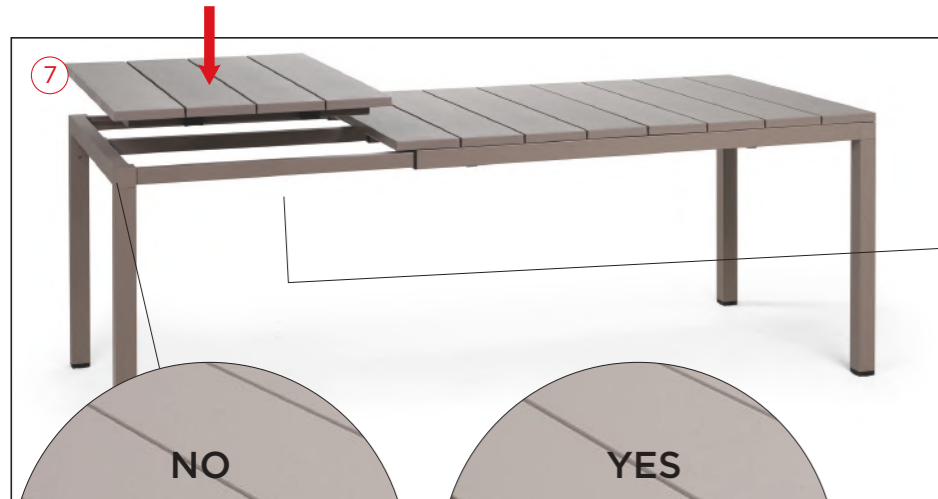

**DE** Verlängerbarer Tisch. 140 - 210 x 85 x 75h cm. Material: gestell und Tischplatte aus epoxiertem Aluminium. Höhenverstellbaren Füßen.

**ES** Mesa extensible. 140 - 210 x 85 x 75h cm. Material: estructura y tablero en aluminio pintado. Tacos regulables.

**PT** Mesa extensível. 140 - 210 x 85 x 75h cm. Material: estrutura e tampo em alumínio pintado. Pés ajustáveis.

vern. bianco  
48653.00.000

vern. antracite  
48652.02.000

vern. tortora  
48659.10.000

EXTENSION

# RIO 140 EXTENSIBLE RIO ALU 140 EXTENSIBLE

design Raffaello Galiotto

**IT** Tavolo allungabile.  
RIO 140 EXTENSIBLE  
Materiale: piano DurelTOP in polipropilene trattato anti-UV, colorato in massa. Gambe in alluminio verniciato. Finitura opaca, h 76 cm. Resina riciclabile.

**EN** Extensible table.  
RIO 140 EXTENSIBLE  
Material: top DurelTOP in polypropylene with UV additives and uniformly coloured. Legs in coated aluminum. Matt finish, h 76 cm. Recyclable resin.  
**RIO ALU 140 EXTENSIBLE**  
Material: frame and top in coated aluminum, h 75 cm. Adjustable height feet. Instructions for use: place on a flat, level area. Wash with mild soap and rinse with water. Note: there is a risk of being pinched during assembly. Typical uses: group gatherings. Assembly required. Made in Italy. Product conforms to UNI EN 581/1/3.