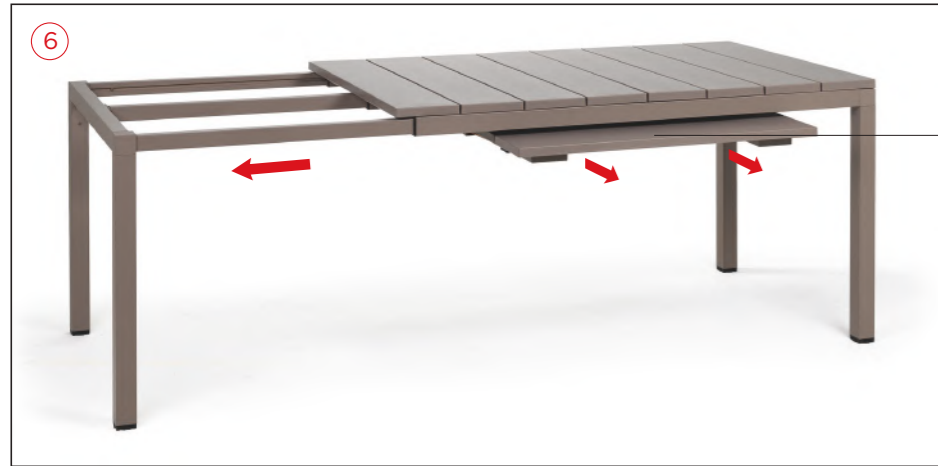

**DE** Verlängerbarer Tisch. 140 - 210 x 85 x 75h cm. Material: gestell und Tischplatte aus epoxiertem Aluminium. Höhenverstellbaren Füßen.

**ES** Mesa extensible. 140 - 210 x 85 x 75h cm. Material: estructura y tablero en aluminio pintado. Tacos regulables.

**PT** Mesa extensível. 140 - 210 x 85 x 75h cm. Material: estrutura e tampo em alumínio pintado. Pés ajustáveis.

vern. bianco  
48653.00.000

vern. antracite  
48652.02.000

vern. tortora  
48659.10.000

EXTENSION

# RIO 140 EXTENSIBLE RIO ALU 140 EXTENSIBLE

design Raffaello Galiotto

**IT** Tavolo allungabile.  
RIO 140 EXTENSIBLE  
Materiale: piano DurelTOP in polipropilene trattato anti-UV, colorato in massa. Gambe in alluminio verniciato. Finitura opaca, h 76 cm. Resina riciclabile.

**EN** Extensible table.  
RIO 140 EXTENSIBLE  
Material: top DurelTOP in polypropylene with UV additives and uniformly coloured. Legs in coated aluminum. Matt finish, h 76 cm. Recyclable resin.  
**RIO ALU 140 EXTENSIBLE**  
Material: frame and top in coated aluminum, h 75 cm. Adjustable height feet. Instructions for use: place on a flat, level area. Wash with mild soap and rinse with water. Note: there is a risk of being pinched during assembly. Typical uses: group gatherings. Assembly required. Made in Italy. Product conforms to UNI EN 581/1/3.