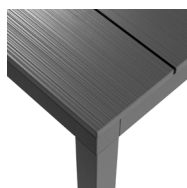

**EN** Extensible table, 140 - 210 x 85 x 75h cm. Material: frame and top in coated aluminum. Adjustable height feet.

**FR** Table extensible. 140 - 210 x 85 x 75h cm. Matière: structure et plateau en aluminium vernis. Vérins de réglage.

**DE** Verlängerbarer Tisch. 140 - 210 x 85 x 75h cm. Material: gestell und Tischplatte aus epoxiertem Aluminium. Höhenverstellbaren Füßen.

**ES** Mesa extensible. 140 - 210 x 85 x 75h cm. Material: estructura y tablero en aluminio pintado. Tacos regulables.

**PT** Mesa extensível. 140 - 210 x 85 x 75h cm. Material: estrutura e tampo em alumínio pintado. Pés ajustáveis.

vern. bianco  
48653.00.000

vern. antracite  
48652.02.000

vern. tortora  
48659.10.000

EXTENSION

**EN** Extensible table.  
RIO 140 EXTENSIBLE  
Material: top DurelTOP in polypropylene with UV additives and uniformly coloured. Legs in coated aluminum. Matt finish, h 76 cm. Recyclable resin.  
**RIO ALU 140 EXTENSIBLE**  
Material: frame and top in coated aluminum, h 75 cm. Adjustable height feet. Instructions for use: place on a flat, level area. Wash with mild soap and rinse with water. Note: there is a risk of being pinched during assembly. Typical uses: group gatherings. Assembly required. Made in Italy. Product conforms to UNI EN 581/1/3.